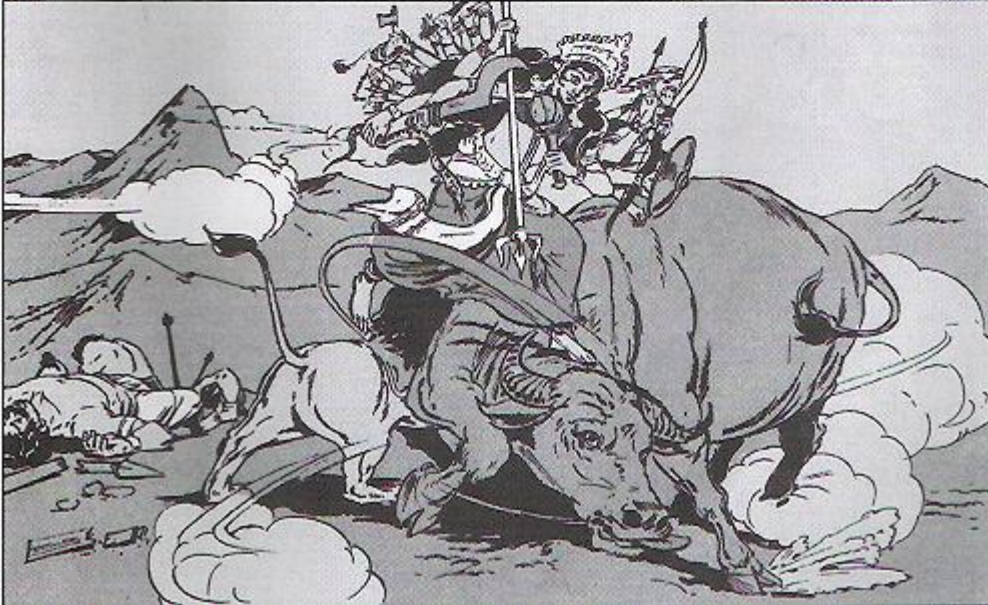

சிறுவர் கலசம்

DURGA - THE SLAYER OF MAHISHA

continued from last issue....

LATER HE ASSUMED THE FORM OF AN ELEPHANT AND TUGGED AT DURGA'S MOUNT WITH HIS TRUNK.

DURGA LOPPED OFF THE TRUNK WITH HER SWORD.

MAHISHA AGAIN ASSUMED THE FORM OF A BUFFALO AND SNORTED WITH RAGE.

DURGA LOOKED AT HIM WITH CONTEMPT.

ENRAGED, MAHISHA RUSHED AT HER.

BUT DURGA LEAPT UPON HIM AND PINNED HIM DOWN.

MAHISHA STRUGGLED TO FREE HIMSELF. AS HALF OF HIM EMERGED FROM THE MOUTH OF THE BUFFALO, DURGA RAISED HER SWORD.

THE NEXT MOMENT, MAHISHA FELL DEAD, AT THE FOOT OF DURGA. THE DEVAS WERE OVERJOYED.

THE END